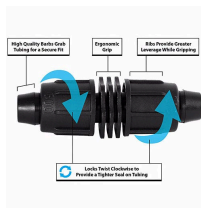

Rain Bird Twist Lock Adapter - 3/4" Mpt

RGX43264

Details

Rain Bird's complete line of Twist Lock Fittings simplify the installation of all industry-standard 1/2", 3/4" and 1" dripline and distribution tubing. They provide an even tighter seal on tubing by using high quality barbs and twist-locking nuts. Their unique barb design reduces insertion force while maintaining a secure fit. Ideal for use with Rain Bird XFD, XFS and XFCV dripline, XF blank tubing, XT700, XBS and QF Header distribution tubing. Models include couplings, elbows, tees, caps, and MPT threaded adapters.

Specifications

Manufacturer

Rain Bird

Manufacturer's

TLF-MPT8-0600

Model No

Complete Turf Equipment Ltd.

4331 Oil Heritage Road Petrolia, N0N 1R0