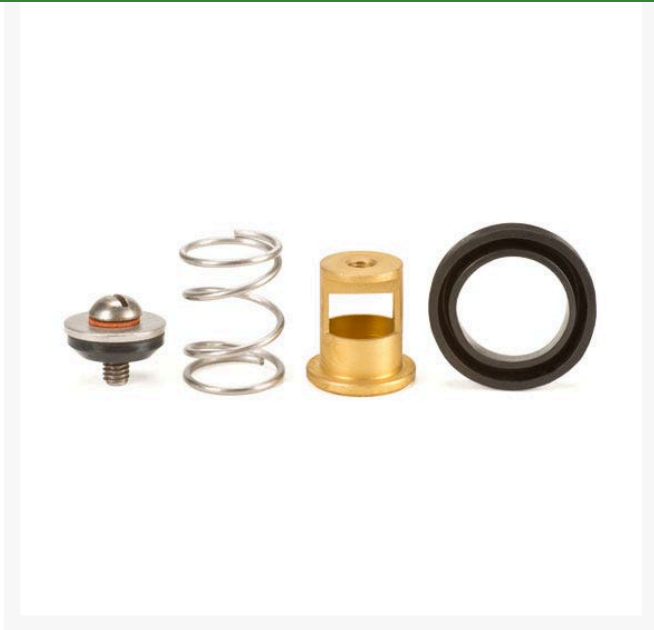

## Repair Kit - 1 QC Valve Body RGRK4

### Details

Lid stays closed by strong positive action spring. High visibility Tuff Top or brass lids available. Constructed of solid red brass for durability, economy, and recyclability. Available with Acme threaded outlet (QB44 Series only) (AT). Wrench flats at base for easy installation. Drain hole in body to minimize debris collection. Chevron-shaped wiper seal to reduce leakage around key while inserted. Flow ranges from 5 - 100 gpm. Handles pressures up to 150 psi. British version available (BS). Five-year warranty.