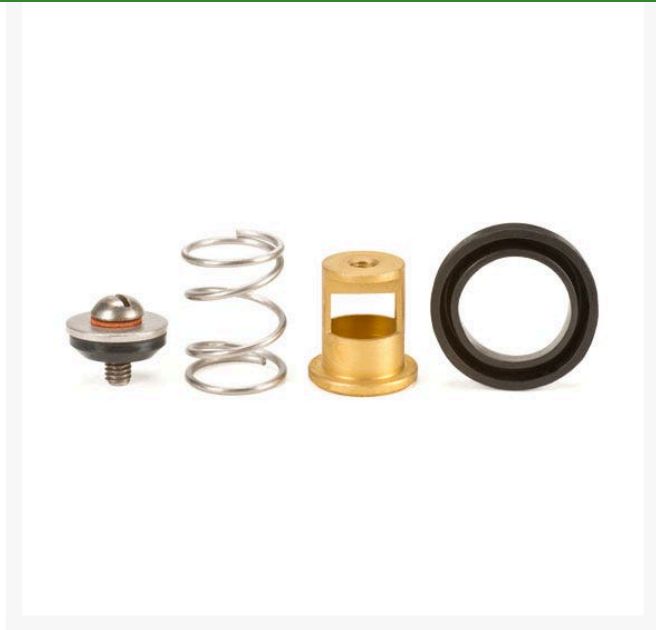

Repair Kit - 3/4 QC Valve Body

RGRK1

Details

Lid stays closed by strong positive action spring. High visibility Tuff Top or brass lids available. Constructed of solid red brass for durability, economy, and recyclability. Available with Acme threaded outlet (QB44 Series only) (AT). Wrench flats at base for easy installation. Drain hole in body to minimize debris collection. Chevron-shaped wiper seal to reduce leakage around key while inserted. Flow ranges from 5 - 100 gpm. Handles pressures up to 150 psi. British version available (BS). Five-year warranty.