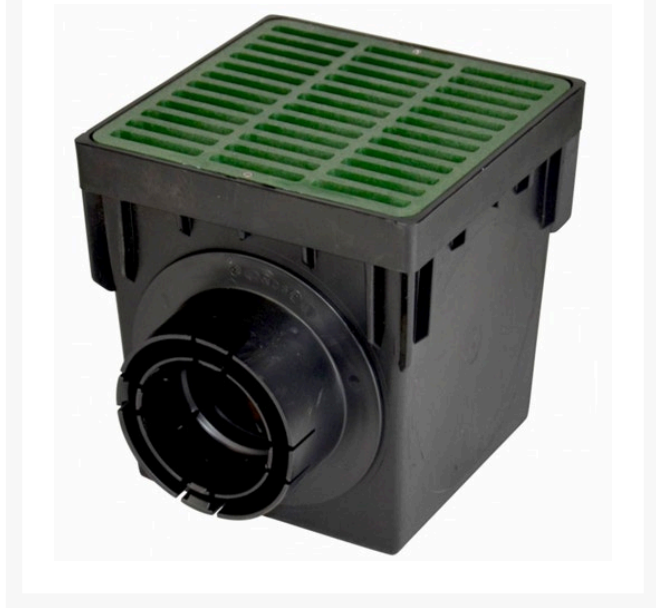

# Basin - 9" Kit with Grate Green

RGN900GRKIT

## Specifications

Manufacturer	NDS
Basin Size	9 in