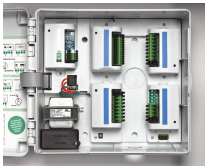

Rain Bird Esp-Lx 12-STATION Module

RGF42220

Details

The ESP-LX Basic Controller offers basic irrigation programming options you need for commercial sites. The simple dial makes programming the controller straightforward, and easy-to-understand menu options guide you through set-up. The ESP-LX Basic is the first controller to offer both English and Spanish on one dial. With 48-station capacity, four independent programs and up to eight start times for each station the ESP-LX Basic offers flexible scheduling options. Basic water management features such as Cycle+Soak, seasonal adjust, station delay, and SimulStations are available to meet unique site requirements.

- Adds 12 additional stations to Rain Bird ESP-LX Series modular controllers.
- Can be installed in any available slot.
- Hot-swappable 12-station expansion module can be installed without powering down the controller.
- Compatible with Rain Bird ESP-LXME, ESP-LXMEF and ESP-LX Basic series Irrigation controllers.