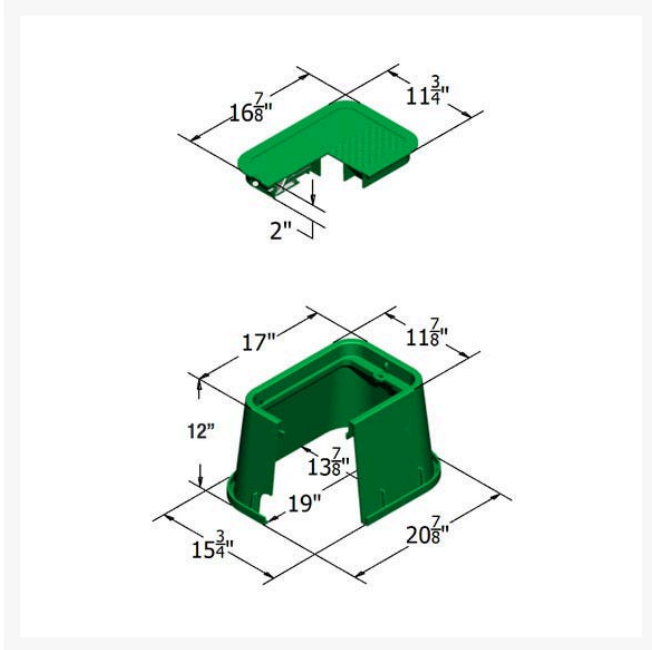

Carson Valve Box w/Drop-N-Lock Lid 1419-12 Spec Grade - Green ICV RGC14191422

Details

The popular Carson 1419 standard Specification Grade box offers a wide-range of lid and color options, as well as flared boxes and a 6" standard extension. Side wall rigidity offers easy field modifications. Features include heavy-duty seat collar, structural foam manufacturing process, HDPE (high-density polyethylene) construction, UV inhibitors. Drop-N-Lock, multiple lock options, and 6" extension available. In Green, Gray, Black, Tan and Purple. Made in USA.

Specifications

Manufacturer	Carson
Indicator	ICV
Lid Color	Green
Valve Box Depth	12 in

Replacement Parts

RGC14194323	Carson Drop-N-Lock Lid Only 1419 Spec Grade - Green Blank
RGC14194328	Carson Drop-N-Lock Lid Only 1419 Spec Grade - Green ICV