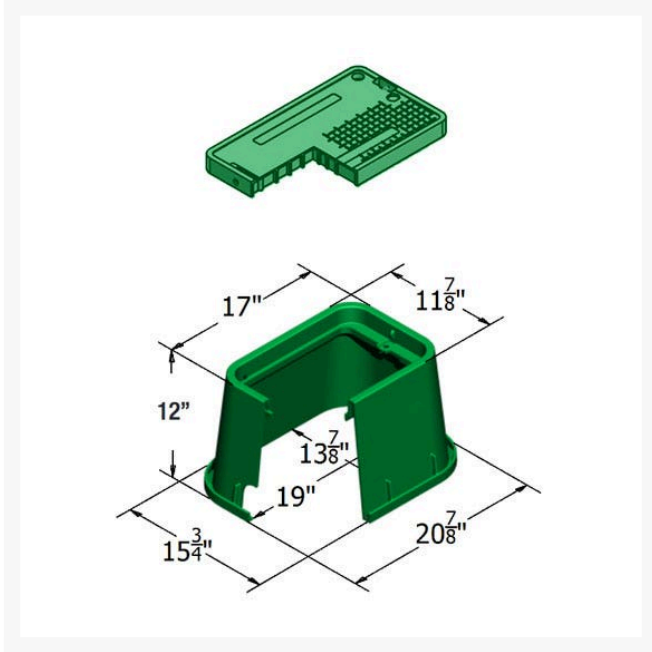

# Carson Valve Box w/Flsh Lid 1419-12

### Details

The popular Carson 1419 standard Specification Grade box offers a wide-range of lid and color options, as well as flared boxes and a 6" standard extension. Side wall rigidity offers easy field modifications. Features include heavy-duty seat collar, structural foam manufacturing process, HDPE (high-density polyethylene) construction, UV inhibitors. Drop-N-Lock, multiple lock options, and 6" extension available. In Green, Gray, Black, Tan and Purple. Made in USA.

### Specifications

Manufacturer	Carson
Indicator	ICV
Lid Color	Green
Valve Box Depth	12 in