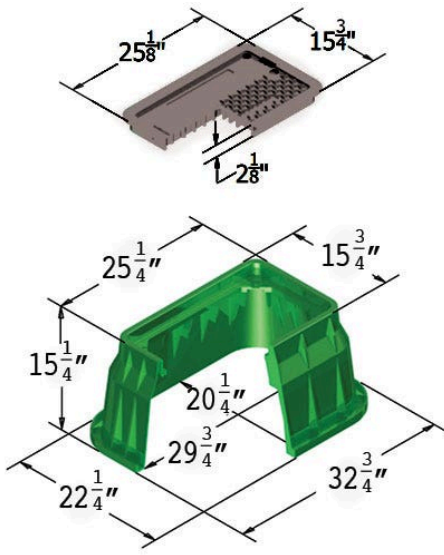

Carson Valve Box w/Lid 1324 - Blk-Grn Blank

RGC13241280

Specifications

Manufacturer	Carson
Manufacturer's	1324
Model No	