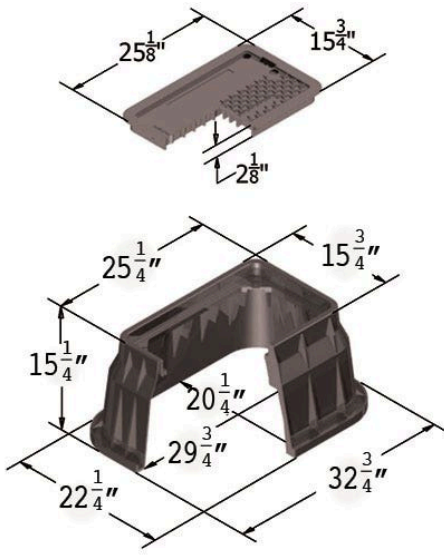

Carson Valve Box w/Lid 1324 - Black ICV Hblt

RGC13241154

Specifications

Manufacturer	Carson
Manufacturer's Model No	1324