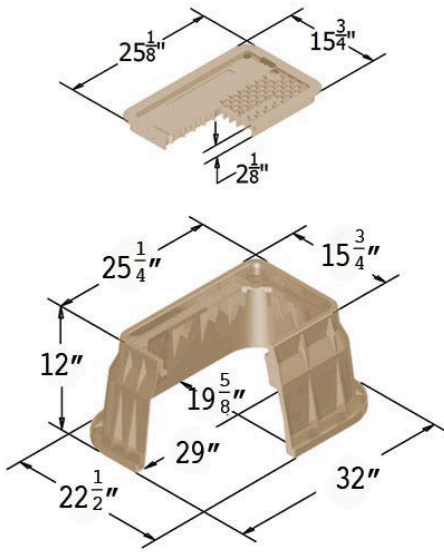

Carson Valve Box w/Lid 1324 - Tan ICV Lblt RGC13241084

Specifications

Manufacturer	Carson
Manufacturer's Model No	1324