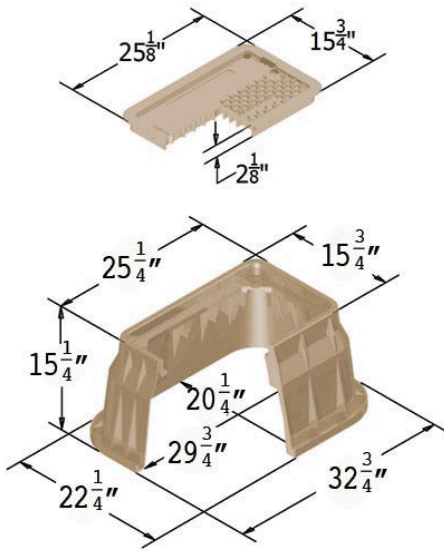

Carson Valve Box w/Lid 1324 - Tan ICV Hblt RGC13241083

Specifications

Manufacturer	Carson
Manufacturer's	1324
Model No	