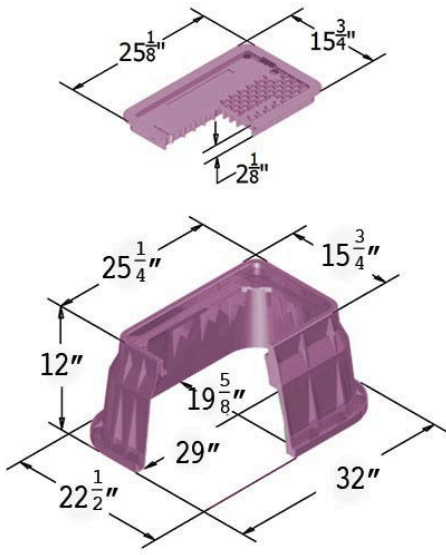

Carson Valve Box w/Lid 1324 - Purple

Rwdndes Lblt

RGC13241082

Specifications

Manufacturer	Carson
Manufacturer's	1324
Model No	

Complete Turf Equipment Ltd.

4331 Oil Heritage Road Petrolia, N0N 1R0
519-882-2008

<https://completeturf.rrproducts.com/>