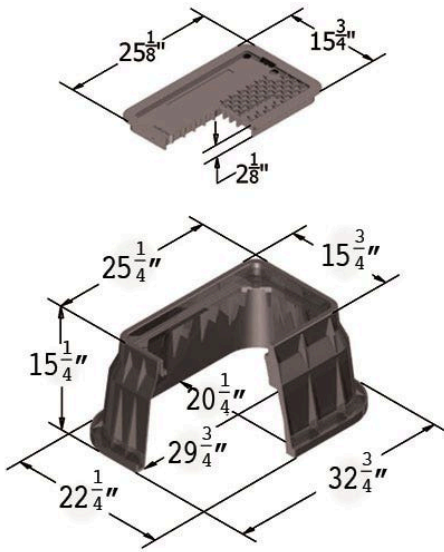

# Carson Valve Box w/Lid 1324 - Black ICV Hblt

RGC13241041