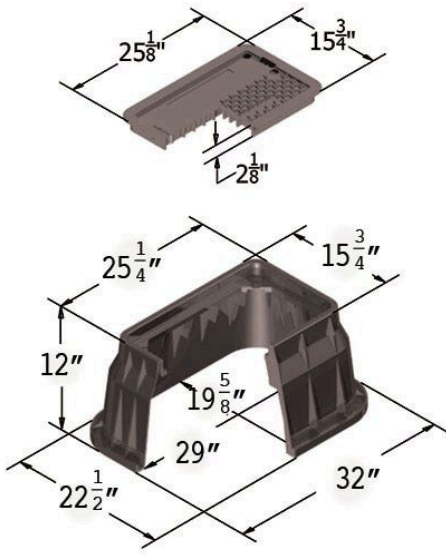

Carson Valve Box w/Lid 1324 - Black Blank Hblt

RGC13241034

Specifications

| | |
|----------------|--------|
| Manufacturer | Carson |
| Manufacturer's | 1324 |
| Model No | |