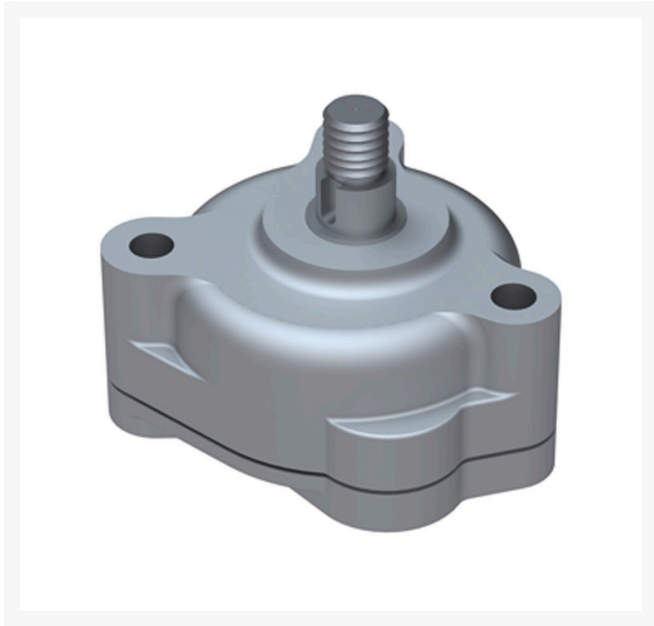

# Oil Pump Assy

R100-2002

### Replaces

Toro 100-2002