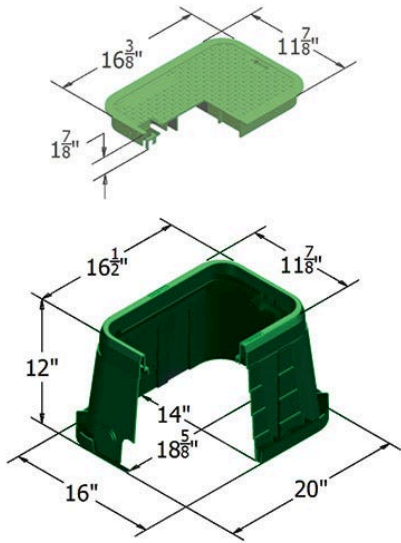

Carson Valve Box w/Lid 1015 - Green

ICV

RGC10151089

Details

The Carson 1015-12 irrigation control valve box offers a variety of features, including lid seat collar for increased durability, and improved ribbing structure for maximum strength. That's the TrusT design. Other features include a heavy-duty seat collar, optional bolt down device for lock options, and a variety of cover and marking options. HDPE (high-density polyethylene) construction. UV inhibitors. 3" and 6" extensions available. Made in USA.

Specifications

Manufacturer	Carson
Indicator	ICV
Lid Color	Green
Valve Box Depth	12 in

Complete Turf Equipment Ltd.

4331 Oil Heritage Road Petrolia, N0N 1R0
519-882-2008

<https://completeturf.rrproducts.com/>