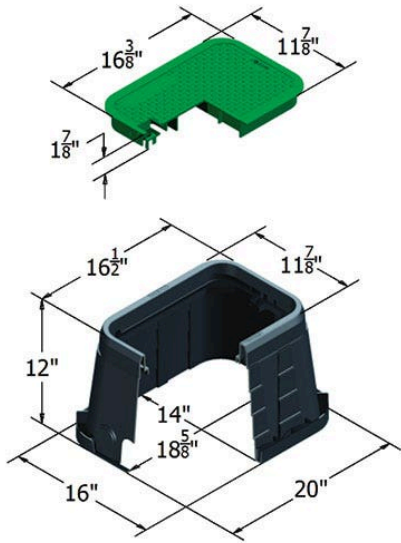

# Carson Valve Box w/Lid 1015 - Blk-Grn

### Details

The Carson 1015-12 irrigation control valve box offers a variety of features, including lid seat collar for increased durability, and improved ribbing structure for maximum strength. That's the TrussT design. Other features include a heavy-duty seat collar, optional bolt down device for lock options, and a variety of cover and marking options. HDPE (high-density polyethylene) construction. UV inhibitors. 3" and 6" extensions available. Made in USA.

### Specifications

Manufacturer	Carson
Indicator	ICV
Lid Color	Green
Valve Box Depth	12 in