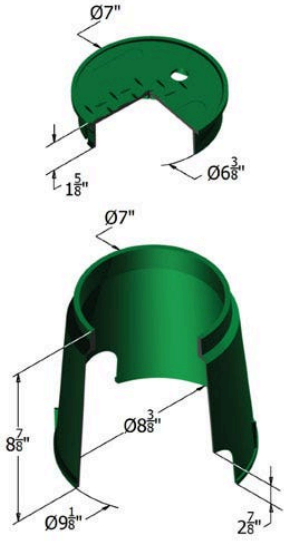

Carson Valve Box w/Lid 0809 Spec Grade - Green ICV

RGC08091001

Details

Carson Spec 8" line of valve boxes meet any of your engineering specification needs. They are ideal for turf applications. Features include 9" depth, rigid side walls, structural foam manufacturing process, HDPE (high-density polyethylene) construction, snap tight lid, lid finger hold, and UV inhibitors. Made in USA.

Specifications

Manufacturer	Carson
Indicator	ICV
Lid Color	Green
Valve Box Depth	9 in

Replacement Parts

RGC08094001	Carson Lid Only 0809 Spec Grade - Green ICV
-------------	--