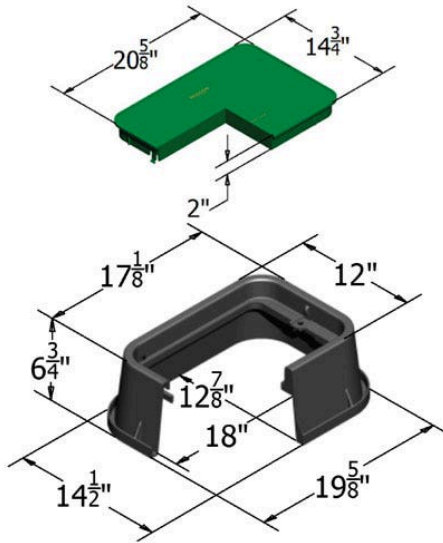

# Carson Valve Box w/Lid 0012 - Blk-Grn

### Details

The Carson 0012 is the largest of the 4 TrussT series for your tough applications - 15" W x 20"L. HDPE (high-density polyethylene) construction with a flared wall; 2 mouse holes. UV inhibitors. Colors and markings available. Made in USA.

### Specifications

Manufacturer	Carson
Indicator	ICV
Lid Color	Green
Valve Box Depth	6 in

**Complete Turf Equipment Ltd.**

4331 Oil Heritage Road Petrolia, N0N 1R0  
519-882-2008

<https://completeturf.rrproducts.com/>