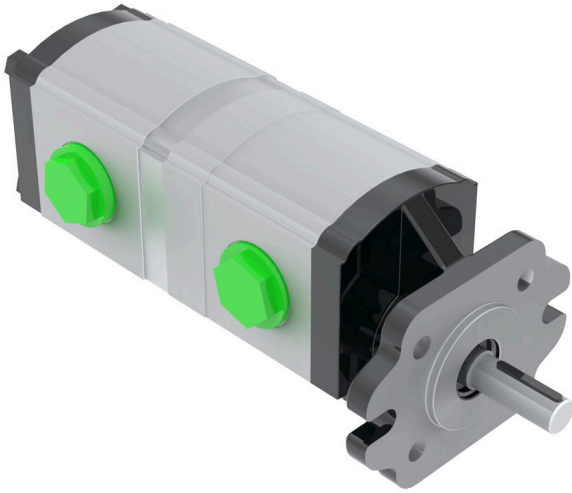

Hydraulic Pump Assy

R115-7787

Replaces

Toro

115-7787

Specifications

Manufacturer

R&R Products