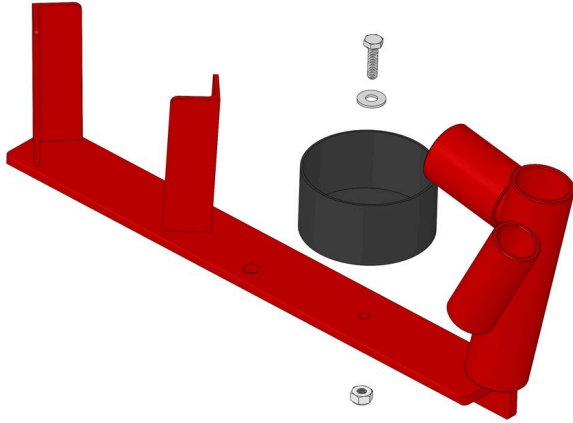

Tool Rack - Tire Changer

R100-15

Specifications

Manufacturer

R&R Products

Replacement Parts

R301504

Locknut - ESNA 1/4-20

R453023

Washer - Flat 1/4

RP1471-1

Bolt - Hex HD 1/4-20 x
1

Complete Turf Equipment Ltd.

4331 Oil Heritage Road Petrolia, N0N 1R0
519-882-2008

<https://completeturf.rrproducts.com/>