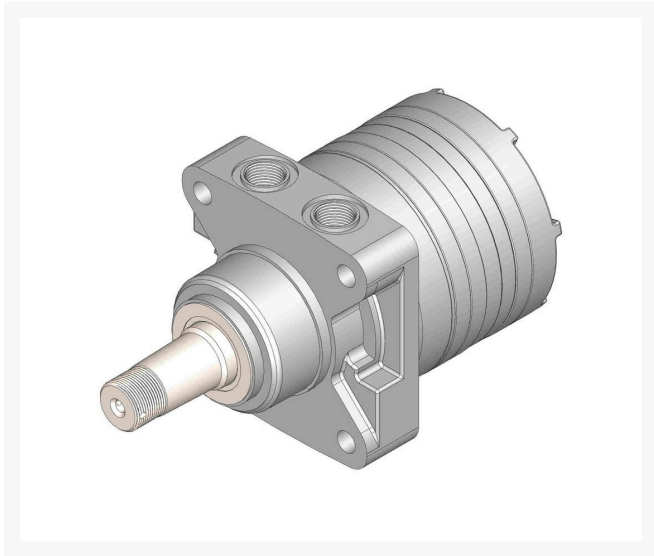

Hydraulic Motor - Wheel RH

R114-8858

Replaces
Toro 114-8858

Specifications
Manufacturer R&R Products

Fits Models
Toro Groundsmaster 4300-D
Toro Reelmaster 5210-D
Toro Reelmaster 5410-D
Toro Reelmaster 5510-D
Toro Reelmaster 5610-D