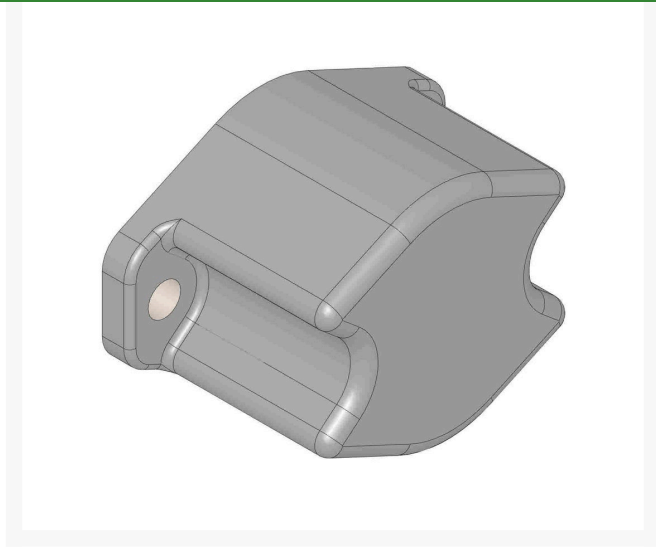

Roller End - Cap Black Reel Brg Housing

R10-5080B

Specifications

Manufacturer

R&R Products

Complete Turf Equipment Ltd.

4331 Oil Heritage Road Petrolia, N0N 1R0
519-882-2008

<https://completeturf.rrproducts.com/>