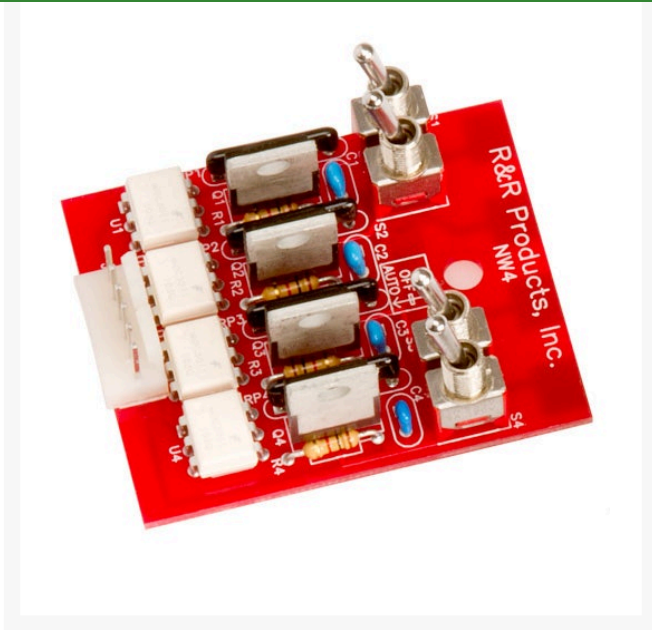

Standard 4 Station Triac Module

RG5000

Details

Direct Replacement Boards. No Tools Needed For Seamless Integration.

Installation: R&R Direct replacement - no additional tools needed for seamless integration. vs. OEM must replace the entire carrier in order to upgrade.

Technical Features: R&R boards are equal or better electronic specifications Motorola triac switches. vs. OEM Problematic surface mount architecture. High Quality Switches(On-Off-Auto): R&R Yes. Epoxy sealed and oil lubricated with a limited lifetime warranty. vs OEM utilizes open slide style which are commonly found rusty/frozen and broken.