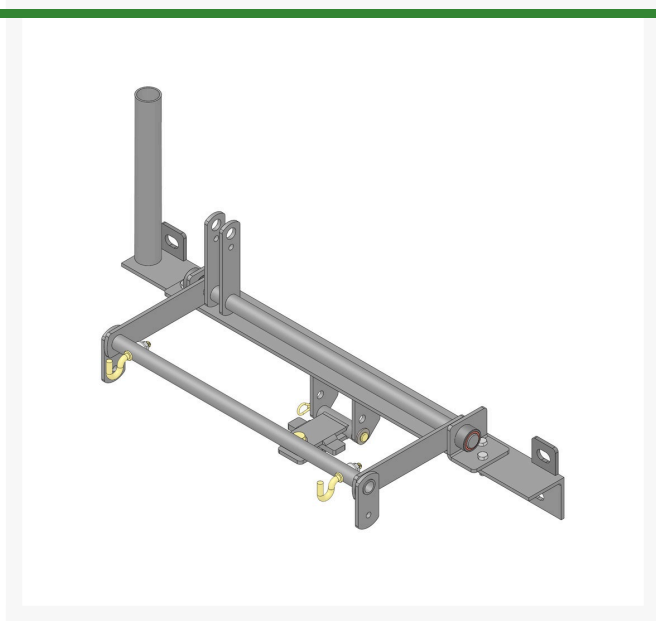

Kit - Mounting Hitch

R08814

Specifications

Manufacturer

R&R Products

Replacement Parts

| | |
|-------------|------------------------------|
| R187-0 | Washer - Flat 7/16 SAE |
| R283-83 | Pin - Clevis |
| R3272-12 | Pin - Cotter 1/8 x 1-1/4 |
| R3296-39 | Locknut - 3/8-16 Nylon |
| R3296-48 | Locknut - 7/16-14 ESNA |
| R400264 | Bolt - Hex HD 3/8-16 x 1-1/4 |
| R453009 | Washer - Flat 5/16 SAE |
| R453017 | Washer - Flat 1/2 |
| R80-1680 | Pivot Bkt w/Bushing - LH |
| R80-1690 | Pivot Bkt w/Bushing - RH |
| R80-2040 | Hook |
| R80-2050 | Bolt - Shoulder |
| R84-2230-03 | Pivot Assy |
| R84-2420-03 | Lift Arm Assy |
| R84-2620-03 | Angle Assy |