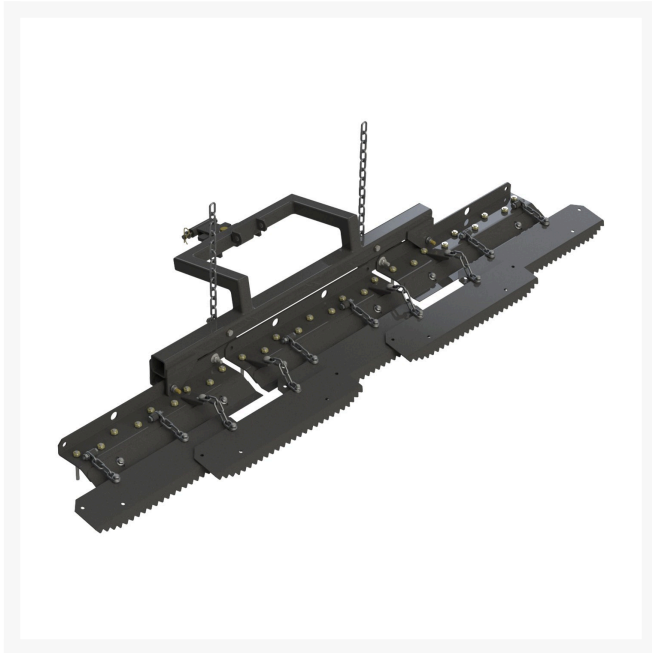

Tooth Rake to Fit Standard Mounting Hitch

R08812

Details

The Tooth Rake attachment with Standard Hitch may be used in wet or dry conditions to quickly scarify, smooth and groom. 72" (193cm) width, 5 rake sections, 27 adjustable prongs.

- Quickly scarify, smooth, and groom in wet or dry conditions
- 5 rake sections
- 27 adjustable prongs

Replaces

R&R Products	08812
Toro	08812

Specifications

Manufacturer	R&R Products
Application Width	72 in

Fits Models

- R&R Products Sand Max 216
- R&R Products Sand Max 316
- Toro Sand Pro 2020
- Toro Sand Pro 3020
- Toro Sand Pro 5020

Complete Turf Equipment Ltd.

4331 Oil Heritage Road Petrolia, N0N 1R0
519-882-2008