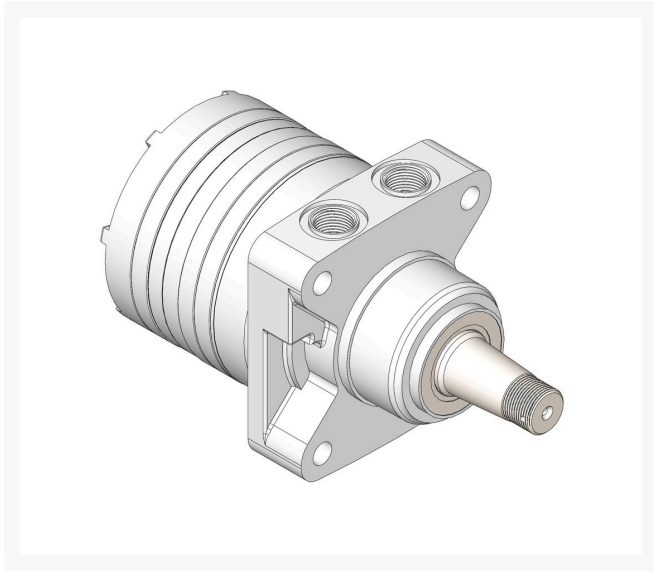

Hydraulic Motor - Wheel

R108-2949

Replaces

Toro 108-2949

Specifications

Manufacturer R&R Products

Fits Models

R&R Products Sand Max 416
R&R Products Sand Max 516
R&R Products Sand Max 518
R&R Products Sand Max 521LP
Toro Sand Pro 3040
Toro Sand Pro 5040