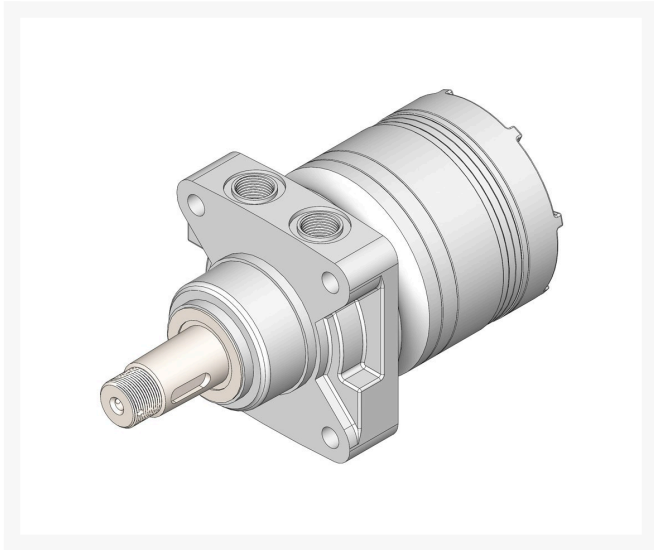

Hydraulic Motor - Wheel

R108-2948

Replaces
Toro 108-2948

Specifications
Manufacturer R&R Products

Fits Models
R&R Products Sand Max 516
R&R Products Sand Max 518
R&R Products Sand Max 521LP
Toro Sand Pro 3040
Toro Sand Pro 5040