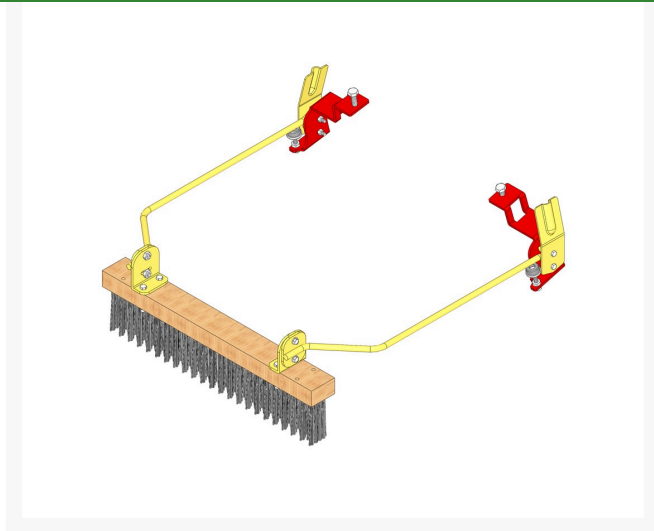

Push Brush Kit - Fits Flex 21

R04119

Specifications

Manufacturer

R&R Products

Replacement Parts

R105-9612	Spring - Brush
R105-9614-01	Bracket - RH - Brush
R105-9613-01	Bracket - LH - Brush
R105-9615-01	Bracket - LH - Brush
R105-9616-01	Bracket - RH - Brush
R106-8454	Rod Assy - Brush
R150283	Bracket - Brush - Fits R&R Brush Only
R32141-36	Screw Adjustment
R322-42	Bolt - Hex Tap 5/16-18 x 1-1/2
R3253-3	Washer - Lock 1/4
R3296-29	Locknut - 5/16-18 ESNA
R33103-020	Bolt - Hex Washer M6-1.0 x 20
R33103-040	Bolt - Hex Washer M6-1.0 x 40
R33115-030	Bolt - Hex HD M10-1.5 x 30
R391235	Brush - 18/22 in Nylon Push
R400120	Bolt - Hex HD 1/4-20 x 2
R443102	Nut - 1/4-20 Yellow Zinc
R443106	Nut - 5/16-18 Y/Zinc Plated
R453023	Washer - Flat 1/4
R49-0390	Spacer
R81-0130	Nut - 6mm-1.0 Flanged Lock Nylon