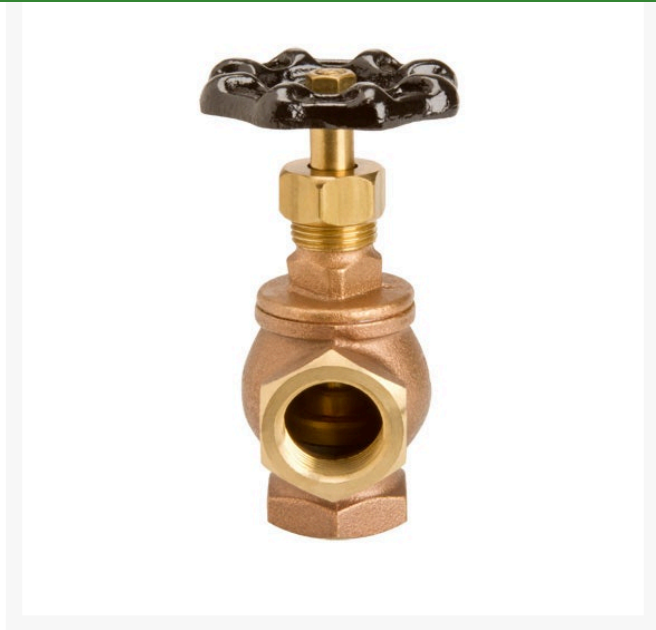

Valve - 1-1/4 Angle

RG125AVW

Specifications

Manufacturer

R&R Products

Complete Turf Equipment Ltd.

4331 Oil Heritage Road Petrolia, N0N 1R0
519-882-2008

<https://completeturf.rrproducts.com/>