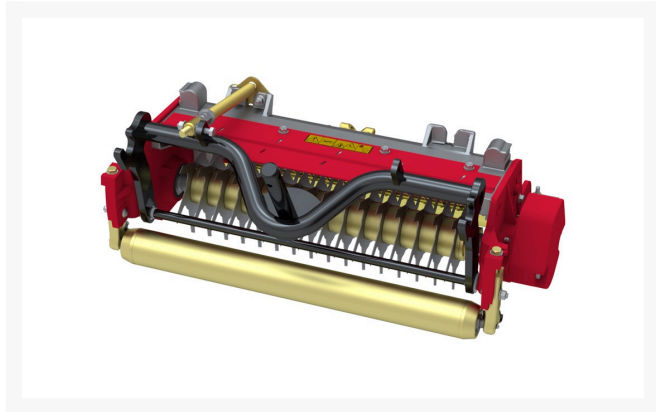

Complete Standard Verti-Cut Unit

R03684

Specifications

Manufacturer

R&R Products

Fits Models

Toro Reelmaster 5510-D

Toro Reelmaster 5510-G

Toro Reelmaster 5610-D

Complete Turf Equipment Ltd.

4331 Oil Heritage Road Petrolia, N0N 1R0
519-882-2008

<https://completeturf.rrproducts.com/>