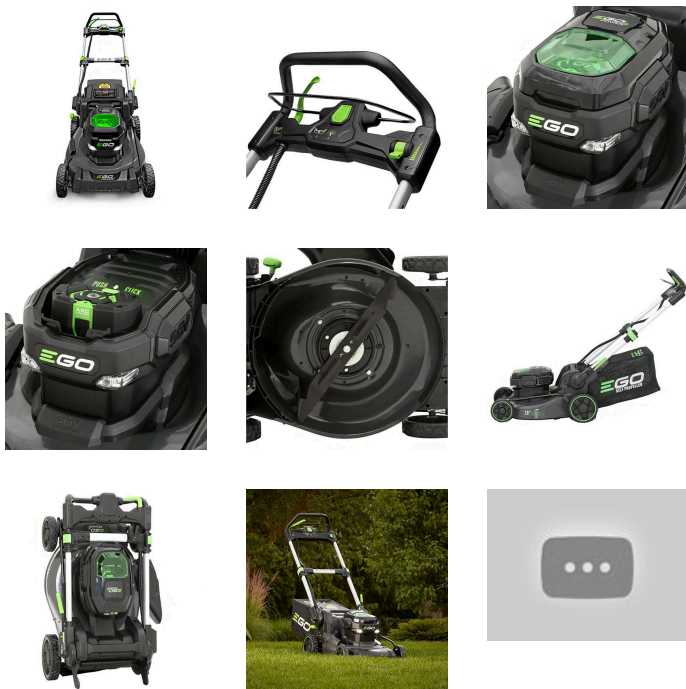

# EGO 20in Self Propelled Lawn Mower w/Steel Deck - Bare Tool Only

REGLM2020SP

## Details

The EGO POWER+ 20" Self-Propelled Mower delivers the torque of gas. No other cordless mower matches or surpasses the power of gas mowers, making the EGO Power+ Mowers a true gas replacement lawn mower. A 20" steel deck, a 60-minute run time, a brushless motor and a variable-speed, self-propelled system are just a few of the features that make this mower incredible. Compatible with all EGO POWER+ ARC Lithium batteries (available separately) to deliver Power Beyond Belief.

- 20 inch Steel Deck
- 56-Volt Lithion Battery
- High-Efficiency Brushless Motor
- Push-Button Start
- Variable Speed Control
- Weather-Resistant Construction (ipx4)
- 3-in-1 Mulching, Bagging and Side Discharge
- Folds Easily for Compact Storage
- Single Lever 6-Position Deck-Height Adjustment
- Easy-Access Grass Bag
- LED Headlights
- 5 Year Warranty