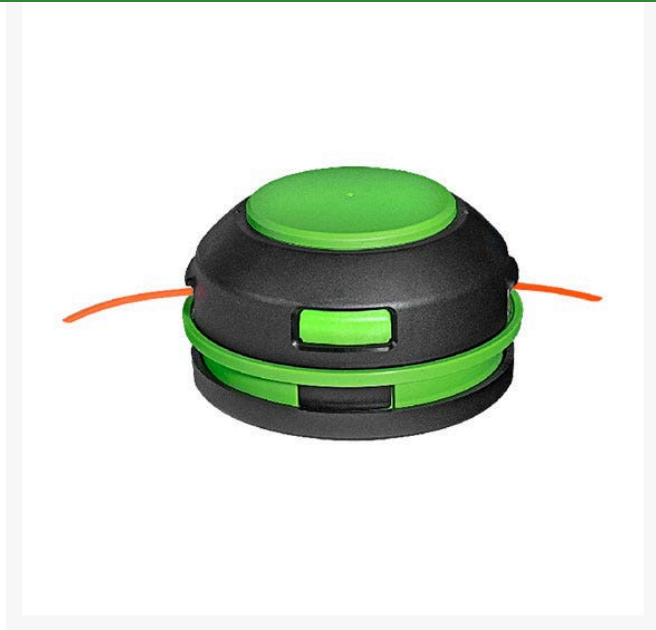

# EGO 15in String Trimmer Auto-Wind Trimmer Head

REGAH1520

## Details

For use with the EGO POWERLOAD 15 in. String Trimmer (ST1520 and ST1520S). The number one customer complaint with any string trimmer is line replacement. EGO has taken this pain point away with the World's 1st EGO POWERLOAD trimmer head. Rewind your line faster, simply insert the line into the head and press the POWERLOAD button. The 15 in. cutting swath, bump-head line advancement and professional-grade 0.095 in. cutting line make this tool truly professional grade. EGO parts are designed specifically for your EGO POWER+ products and offer the highest quality, performance and value.

- 15 in. String Trimmer Auto-Wind Trimmer Head
- Dual Feed .095in. Twist String Trimmer Line
- Pre-wound Head with 16ft of Professional Grade Line