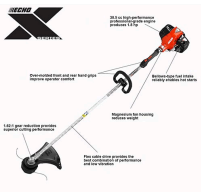

# Echo SRM-3020 X-Series String Trimmer

RECSRM3020

## Details

This powerful straight shaft trimmer features a 30.5cc engine producing 1.8 HP with 1.62:1 gear reduction for superior cutting performance. Huge 20" cutting swath to increase productivity. The flex cable drive provides the best combination of performance and low vibration. Bellows-type fuel intake reliably enables hot restarts. Magnesium fan housing. Easy to change filters. Over-molded front and rear hand grips improve operator comfort. Speed-Feed 450 cutting head. 30.5cc, 1.8 hp, Please note: This product is considered either bulky or otherwise restricted from shipment by air, and will only be shipped ground freight.

- 30.5 cc High-performance Professional-Grade Engine
- 1.8 hp
- 1.62:1 Gear Reduction For Superior Cutting Performance
- Bellows-type Fuel Intake Reliably Enables Hot Restarts
- Flex Cable Drive Provides Performance and Low Vibration
- Magnesium Fan Housing
- Over-molded Front and Rear Hand Grips
- Straight Shaft
- Cutting Width 20 inches
- Cutting Head - Speed-Feed 450

## Specifications

Manufacturer	Echo
Carburetor	Rotary
Engine Displacement	30.5 cc (1.86 cu in)
Fuel Capacity	24 fl oz
Shaft Length	59 in
Starting System	Standard
Weight (lbs)	12.1 lb