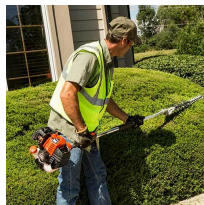

Echo SHC-2620S Shafted Hedge Trimmer 25.4CC 42 in. RECSHC2620S

Details

The X-Series ECHO hedge trimmer SHC-2620S combines exceptional reach and light weight for outstanding cutting performance. Exclusive 7 degree angle on shaft, positions the bush trimmer user away from material being cut for better visibility and less interference. The 4.6:1 gear ratio provides outstanding torque for superior bush hedger cutting performance. 25.4cc 42 in shaft length. 12.7 lb.

Please note: This product is considered either bulky or otherwise restricted from shipment by air, and will only be shipped ground freight.

- 25.4cc Professional-Grade, Two-Stroke Engine Manufactured from Military-Grade Magnesium
- 21 in. Double-Sided, Double-Reciprocating RazorEdge Blades for Long-Lasting sharpness
- 42 in. Shaft Enables Operator to Trim Tall Hedges
- Easy Start-Ability Especially for Re-starts in Hot, Dusty Climates
- Large 20.6 Fluid Ounce Fuel Tank for Extended Run Time Between Fill-Ups
- Tool-Less Access for Convenient In-Field Servicing
- Two-Stage Air Filtration System Dramatically Increases Cleaning Capability and Allows for Longer Maintenance Intervals
- Over-Molded Front and Rear Hand Grips for Extreme Comfort
- Offset Gear Case Design Provides Ideal Spacing Between User and cutting Surface
- 7 Degree Angled Shaft Provides a Wide-Angle View for Trimming Complex Shapes

Complete Turf Equipment Ltd.

4331 Oil Heritage Road Petrolia, N0N 1R0
519-882-2008

<https://completeturf.rrproducts.com/>

Echo SHC-2620S Shafted Hedge Trimmer 25.4CC 42 in. REC SHC2620S

Specifications

Manufacturer	Echo
Blade Length	21 in
Engine Displacement	25.4 cc (1.6 cu in)
Fuel Capacity	20.6 fl oz
Shaft Length	42 in
Starting System	i-30
Weight (lbs)	13 lb