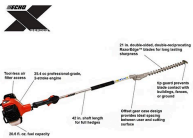

Echo SHC-2620S Shafted Hedge Trimmer 25.4CC 42 in. RECSHC2620S

Details

The X-Series ECHO hedge trimmer SHC-2620S combines exceptional reach and light weight for outstanding cutting performance. Exclusive 7 degree angle on shaft, positions the bush trimmer user away from material being cut for better visibility and less interference. The 4.6:1 gear ratio provides outstanding torque for superior bush hedger cutting performance. 25.4cc 42 in shaft length. 12.7 lb.

Please note: This product is considered either bulky or otherwise restricted from shipment by air, and will only be shipped ground freight.

- 25.4cc Professional-Grade, Two-Stroke Engine Manufactured from Military-Grade Magnesium
- 21 in. Double-Sided, Double-Reciprocating RazorEdge Blades for Long-Lasting sharpness
- 42 in. Shaft Enables Operator to Trim Tall Hedges
- Easy Start-Ability Especially for Re-starts in Hot, Dusty Climates
- Large 20.6 Fluid Ounce Fuel Tank for Extended Run Time Between Fill-Ups
- Tool-Less Access for Convenient In-Field Servicing
- Two-Stage Air Filtration System Dramatically Increases Cleaning Capability and Allows for Longer Maintenance Intervals
- Over-Molded Front and Rear Hand Grips for Extreme Comfort
- Offset Gear Case Design Provides Ideal Spacing Between User and cutting Surface
- 7 Degree Angled Shaft Provides a Wide-Angle View for Trimming Complex Shapes

Complete Turf Equipment Ltd.

4331 Oil Heritage Road Petrolia, N0N 1R0
519-882-2008

<https://completeturf.rrproducts.com/>

Echo SHC-2620S Shafted Hedge Trimmer 25.4CC 42 in. REC SHC2620S

Specifications

Manufacturer	Echo
Blade Length	21 in
Engine Displacement	25.4 cc (1.6 cu in)
Fuel Capacity	20.6 fl oz
Shaft Length	42 in
Starting System	i-30
Weight (lbs)	13 lb