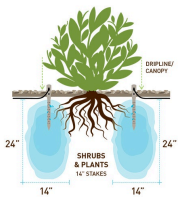

Deep Drip Stake - 14 in RDD14

Details

Promote a healthy, deep root system for trees and shrubs by delivering water and nutrients directly to their roots. Eliminates water run-off or evaporation. This sturdy PVC pipe is designed with a 10" ventilated pointed end and an ABS cap for driving into the ground with a sledge hammer, if necessary. A 1/4" drip line is positioned in the cap, water runs down the ventilated tube and deep into the ground while filtering rocks and dirt from entering the device. Or, remove cap and fill pipe with a water hose. Powder or granulated nutrients may be poured into stake. As the plant grows, reposition stake. Ideal for sloped areas. Hassle-free, maintenance-free.

Specifications

Manufacturer	Deep Drip
Length	14-1/2 in