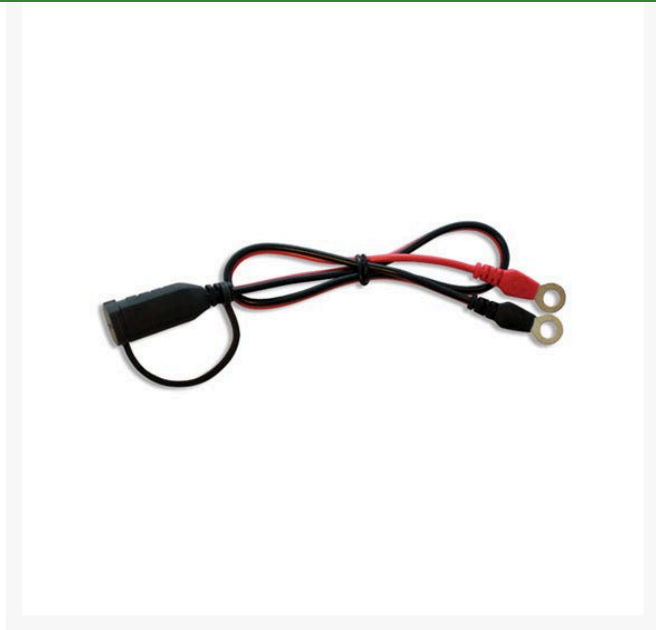

CTEK Comfort Connect M10

RCTK56-329

Details

Comfort Connect reaches even well hidden batteries in the vehicle quickly and easily. There is no need to hassle with battery clamps every time, just permanently mount Comfort Connect on every battery that needs charging and easily charge and maintain the batteries after use and for a prolonged life. Cable length 16".

- Comfort Connect M10, 1/2" (10.4mm)

Specifications

Manufacturer

CTEK

Complete Turf Equipment Ltd.

4331 Oil Heritage Road Petrolia, N0N 1R0
519-882-2008

<https://completeturf.rrproducts.com/>