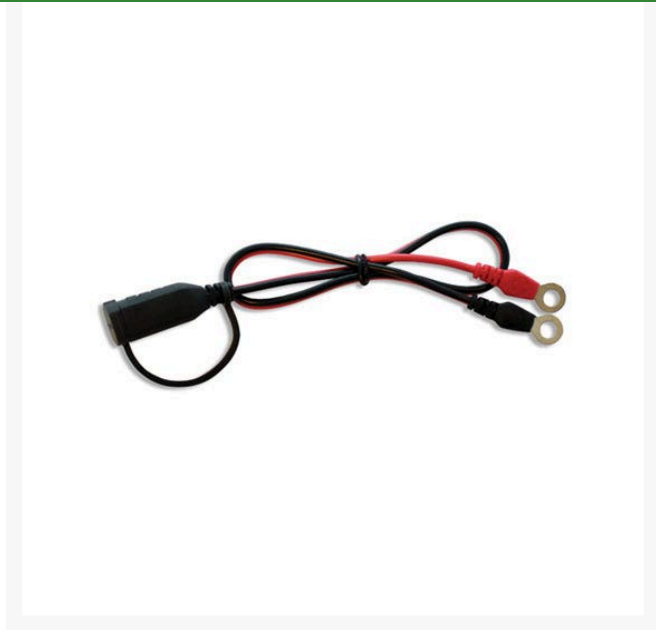

# CTEK Comfort Connect M6

RCTK56-260

## Details

Comfort Connect reaches even well hidden batteries in the vehicle quickly and easily. There is no need to hassle with battery clamps every time, just permanently mount Comfort Connect on every battery that needs charging and easily charge and maintain the batteries after use and for a prolonged life. Cable length 16".

- Comfort Connect M6, 1/4" (6.4mm)