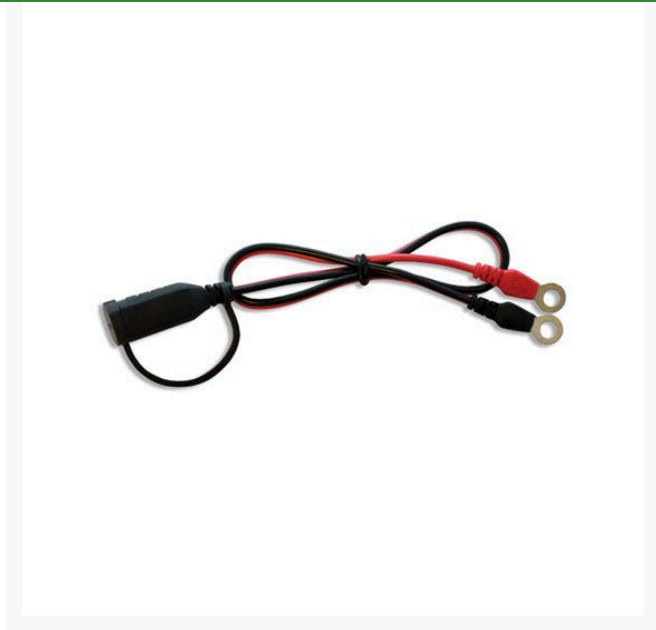

CTEK Comfort Connect M8

RCTK56-261

Details

Comfort Connect reaches even well hidden batteries in the vehicle quickly and easily. There is no need to hassle with battery clamps every time, just permanently mount Comfort Connect on every battery that needs charging and easily charge and maintain the batteries after use and for a prolonged life. Cable length 16".

- Comfort Connect M8, 3/8" (8.4mm)

Specifications

Manufacturer

CTEK

Complete Turf Equipment Ltd.

4331 Oil Heritage Road Petrolia, N0N 1R0
519-882-2008

<https://completeturf.rrproducts.com/>