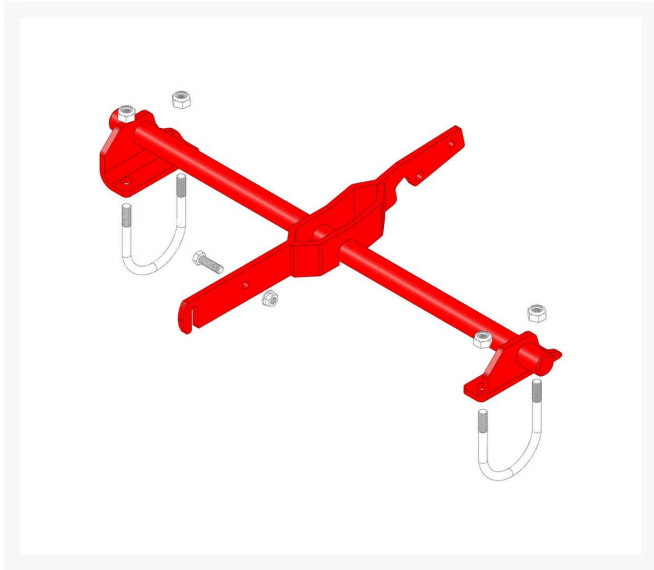

Adapter Kit - Fits F10

R01051

Details

Includes 4 ea: R3296-48 Locknut; 2 ea: R49-0520 U-Bolt; 1 ea: R01052 Adapter, R3296-39 Locknut, R400264 Bolt

Specifications

Manufacturer

R&R Products

Fits Models

Toro Reelmaster Fairway

Replacement Parts

R01052	Adapter - Lift Bracket Fits F10
R3296-39	Locknut - 3/8-16 Nylon
R3296-48	Locknut - 7/16-14 ESNA
R400264	Bolt - Hex HD 3/8-16 x 1-1/4
R49-0520	U-Bolt

Complete Turf Equipment Ltd.