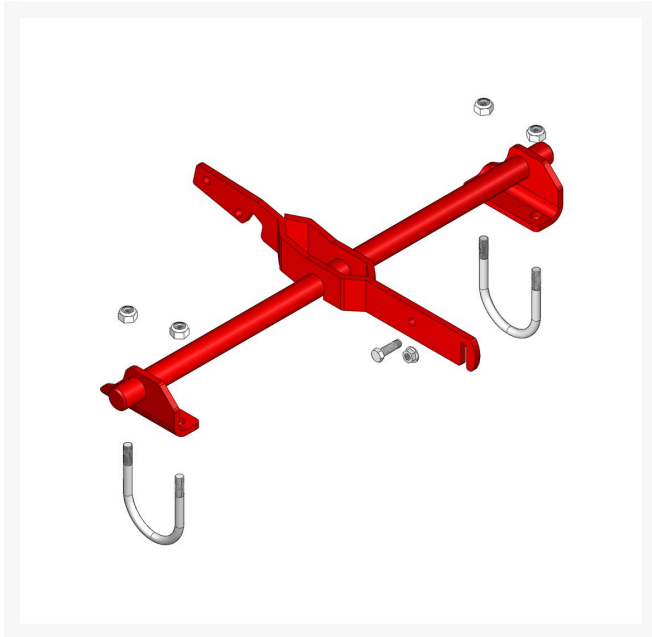

Adapter Kit - Fits Jac Pull Frame

R01050

Details

Includes 4 ea: R3296-48 Locknut; 2 ea: R49-0520 U-Bolt, 1 ea: R3296-39 Locknut, R400264 Bolt, R49-0540 Bracket

Replaces

Toro 01050

Specifications

Manufacturer R&R Products

Fits Models

Toro Reelmaster Fairway

Complete Turf Equipment Ltd.

4331 Oil Heritage Road Petrolia, N0N 1R0
519-882-2008

<https://completeturf.rrproducts.com/>