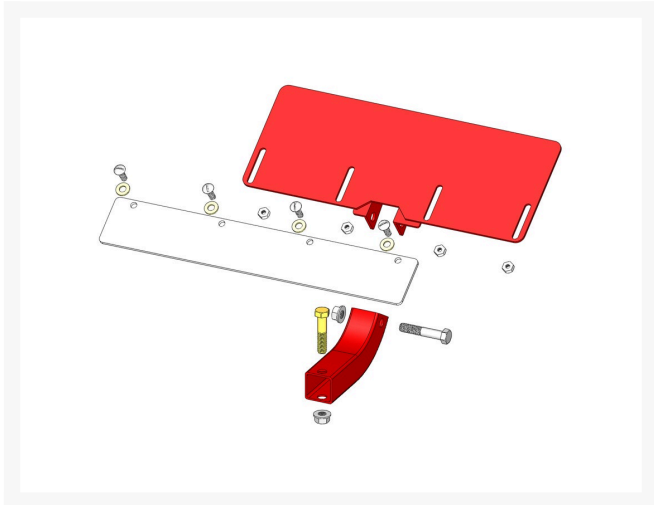

# Kit - Grass Deflector

R01030

### Details

Includes 8 ea: R3256-22 Washer; 4 ea: R3290-133 Screw, R3296-8 Locknut; 2 ea: R3296-39 Locknut; 1 ea: R323-9 Bolt, R323-10 Bolt, R51-0810 Shield, R51-0830 Shield, R51-0840 Tube

### Replaces

Toro 01055