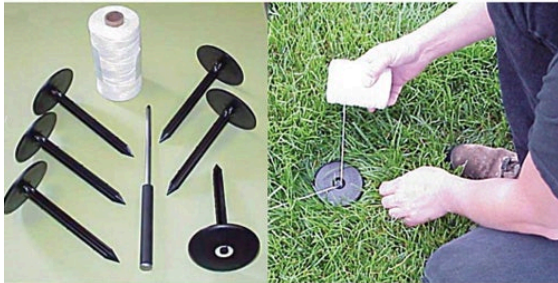

ProLine Baseball Layout - Pkg/12

RAF2719

Details

Measure only once and permanently locate layout points for any sports field. These one-piece durable marker anchors with built-in string guide are easy to install. Simply punch a hole in the ground with the starter tool, set the marker, string the line and stripe. If the line fades, re-stripe or re-string the markers with no re-measuring. Unique design will not catch cleats or attract debris. Anchor sets include anchors, starter tool and 600' of cord.

- Permanent field layout markers
- Will not catch cleats or debris
- Sets include anchors, starter tool and 600' of cord

Specifications

Manufacturer	New Stripe
Package Quantity	12