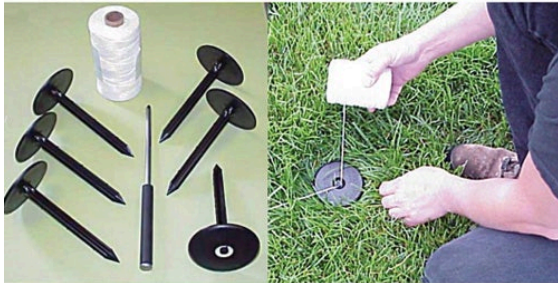

ProLine Soccer Layout - Pkg/25

RAF2718

Details

Measure only once and permanently locate layout points for any sports field. These one-piece durable marker anchors with built-in string guide are easy to install. Simply punch a hole in the ground with the starter tool, set the marker, string the line and stripe. If the line fades, re-stripe or re-string the markers with no re-measuring. Unique design will not catch cleats or attract debris. Anchor sets include anchors, starter tool and 600' of cord.

- Permanent field layout markers
- Will not catch cleats or debris
- Sets include anchors, starter tool and 600' of cord

Specifications

Manufacturer	New Stripe
Package Quantity	25

Complete Turf Equipment Ltd.