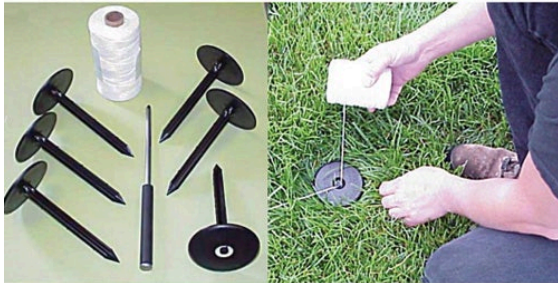

ProLine Football Layout - Pkg/50

RAF2717

Details

Measure only once and permanently locate layout points for any sports field. These one-piece durable marker anchors with built-in string guide are easy to install. Simply punch a hole in the ground with the starter tool, set the marker, string the line and stripe. If the line fades, re-stripe or re-string the markers with no re-measuring. Unique design will not catch cleats or attract debris. Anchor sets include anchors, starter tool and 600' of cord.

- Permanent field layout markers
- Will not catch cleats or debris
- Sets include anchors, starter tool and 600' of cord

Specifications

Manufacturer	New Stripe
Package Quantity	50

Complete Turf Equipment Ltd.