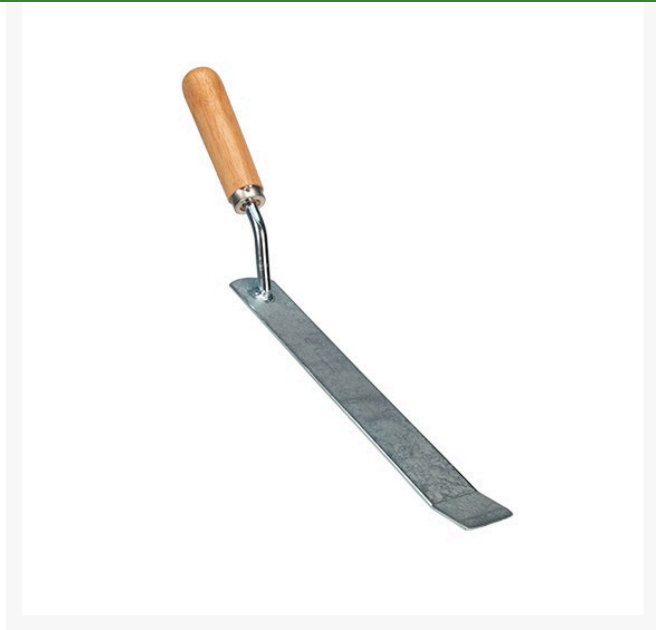

# Standard Dig Out Tool

RAF01045

## Details

Keep your bases, anchors and plugs clean and in long lasting condition. Features a comfortable wooden handle with angled edge to scoop and scrape and remove dirt and debris. Basic tool to fit any budget. 8" x 2".

- Standard Dig Out Tool for Cleaning Bases, Anchors and Plugs
- Angled End
- Unique Angled Up Blade
- Comfortable Wooden Handle
- 8" x 2"

## Specifications

Manufacturer	R&R Products
Dimensions	8 x 12 in