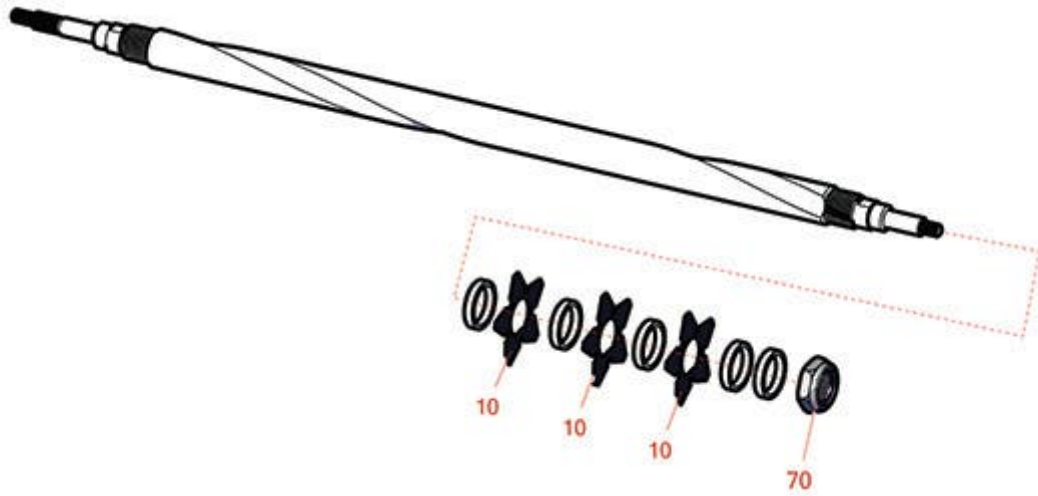

Replaces Toro Reelmaster 3105-D Parts

27in DPA Cutting Unit - Models 03188, 03189 & 03190

Universal Groomer Cartridge - Model 03241

All original equipment manufacturers names and part numbers are used for identification purposes only, and we are in no way implying that our products are original equipment parts. Prices subject to change without notice.

Replaces Toro Reelmaster 3105-D Parts

27in DPA Cutting Unit - Models 03188, 03189 & 03190

Universal Groomer Cartridge - Model 03241

Item No	R&R Part No.	OEM Part No.	Description	Qty Req	Order Quantity
Blades					
10	R130-4105	130-4105	Blade- Groomer	47	
Other Parts Available					
70	R32127-46	32127-46, 3296-60	Locknut	2	