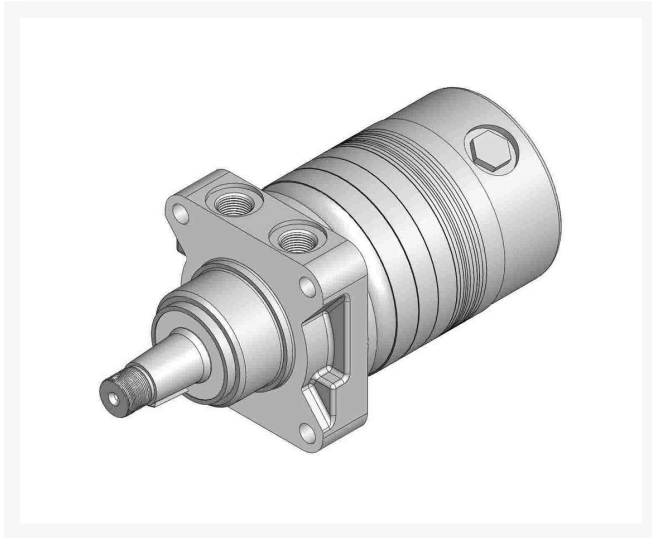

Hydraulic Motor Assy - Rear

R95-8694

Replaces
Toro 95-8694

Specifications
Manufacturer R&R Products

Fits Models
R&R Products Reel Max 331D
R&R Products Reel Max 331LP
Toro Groundsmaster 3500-D
Toro Groundsmaster 3500-G
Toro Reelmaster 3100-D
Toro Reelmaster 3550-D
Toro Reelmaster 3555-D
Toro Reelmaster 3575-D