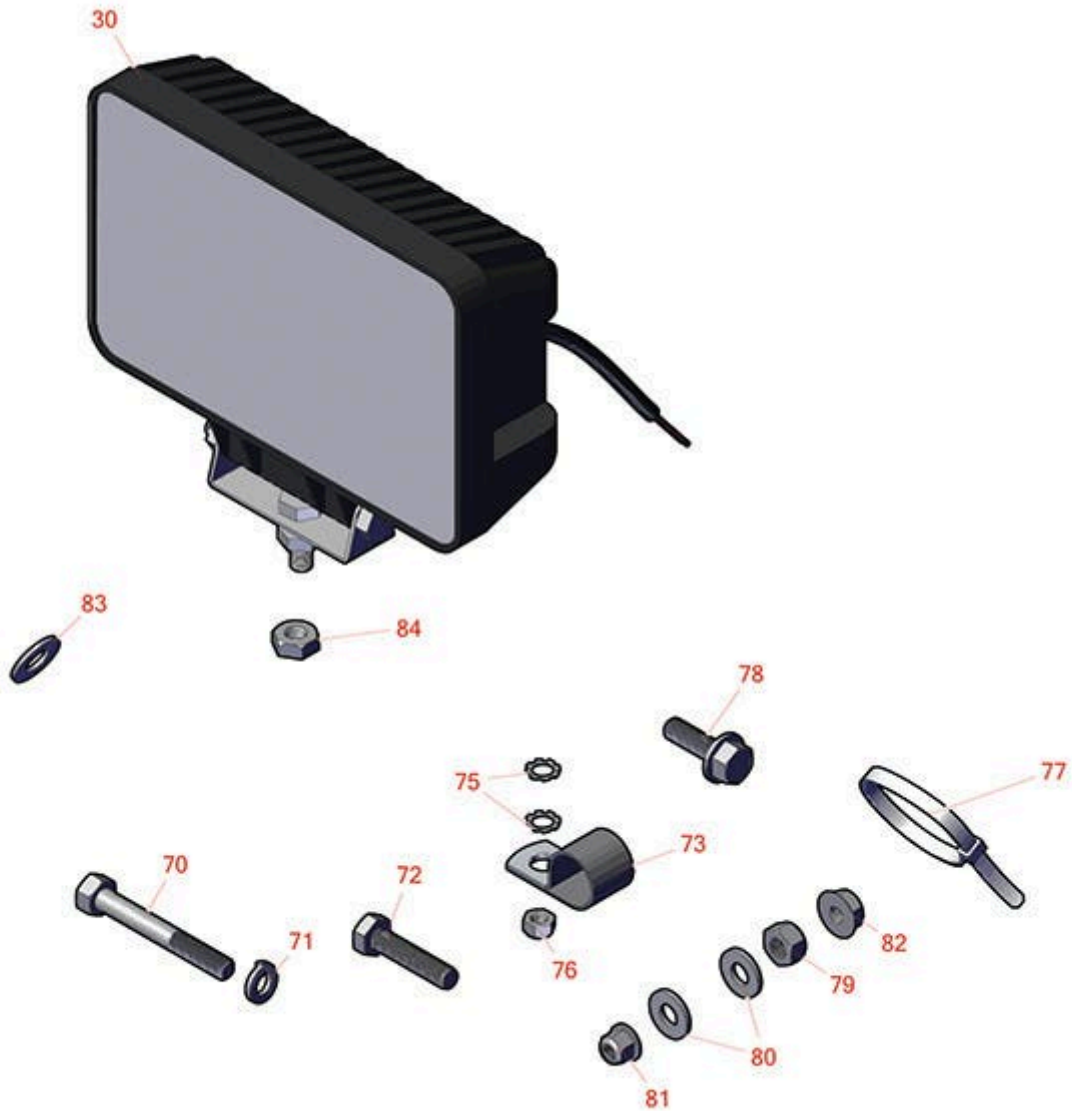

Replaces Toro Greensmaster 1600 Parts

Mower - Model 04060

Light Kit - Model 04059

All original equipment manufacturers names and part numbers are used for identification purposes only, and we are in no way implying that our products are original equipment parts. Prices subject to change without notice.

Replaces Toro Greensmaster 1600 Parts

Mower - Model 04060

Light Kit - Model 04059

Item No	R&R Part No.	OEM Part No.	Description	Qty Req	Order Quantity
Electrical, Gauges and Controls					
30	R151712	108-6471, 112-9177, 94-9024	LED Oval Work Light - 12 LED 30w	1	
Hardware					
70	R3234-1	321-11, 3234-1	Bolt - Flanged Serrated Hex HD 3/8-16 x 3/4	1	
70	R151379	33114-060, 42-9510	Bolt - Hx HD 8-1.25 x 65mm	1	
70	R400120	01-150-0990, 01-178-0416, 02-150-0990, 321-11, 3222-4, 33114-010, 33114-060, 513327, 908470	Bolt - Hex HD 1/4-20 x 2	1	
70	R33114-010	33114-010	Bolt - Hex HD M8-1.25 x 10	1	
71	R3253-4	01-166-0110, 01-166-0510, 23-10-GD, 24-7170, 30-8520, 3253-4, 48-9350, 48-9360, 48-9570, 68-9420, 99-7577	Washer - Lock 5/16 Zinc	1	
72	R33114-035	33114-035	Bolt	1	
73	R2412-134	2412-134	R-Clamp	1	
75	R3255-7	3255-7, 76-5310	Washer - Lock 1/4 Ext Star Z	2	