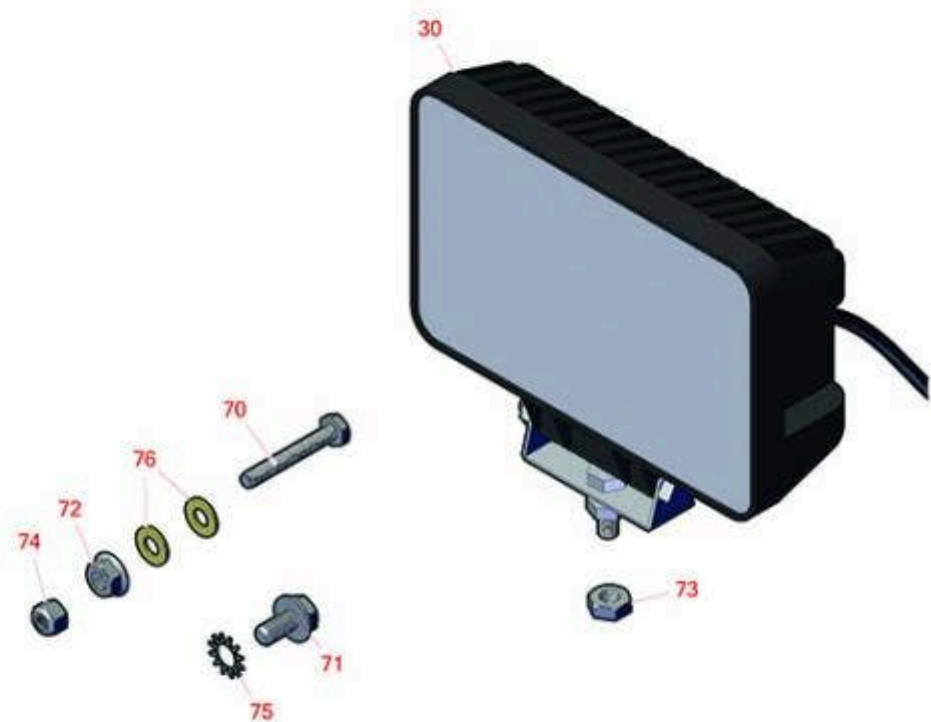

Replaces Toro Greensmaster 1600 Parts

Mower - Model 04060

Light Kit - Model 04058

All original equipment manufacturers names and part numbers are used for identification purposes only, and we are in no way implying that our products are original equipment parts. Prices subject to change without notice.

Replaces Toro Greensmaster 1600 Parts

Mower - Model 04060

Light Kit - Model 04058

Item No	R&R Part No.	OEM Part No.	Description	Qty Req	Order Quantity
---------	--------------	--------------	-------------	---------	----------------

Electrical, Gauges and Controls

30	R151712	108-6471, 112-9177, 94-9024	LED Oval Work Light - 12 LED 30w	2	
----	----------------	-----------------------------------	----------------------------------	---	--